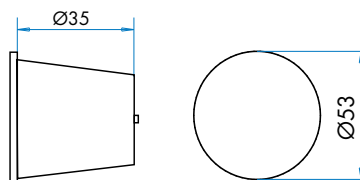

Gruppo erogatore / Coffee machine brand	Codice / Code
Astoria	8A9870-DG
Astoria/Wega ø53	8AG9870-DG
Brasilia Be, Bezzera, Fiorenzato a leva	8BE9870-DG
Cimbali	8C9870-DG
Conti Sacome	8CO9870-DG
Faema, Futurmat Ariete, Aurora Brugnetti, Brasilia B61, Casadio	8F9870-DG
Promac, Rancilo, Magister, Elektra	8R9870-DG
La Marzocco	8MZ9870-DG
Nuova Simonelli	8NS9870-DG
La Spaziale	8SP9870-DG
La San Marco	8SM9870-DG
Wega e compatibili	8W9870-DG