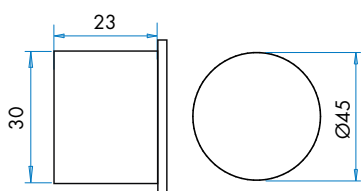

Caffitaly® **System**