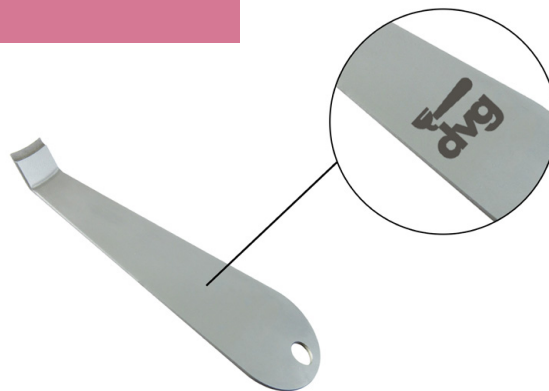

LEVAFILTERO / FILTER REMOVER

Codice / Code	Descrizione / Description
9V0010	Levafiltro inox con foro. Utile per la rimozione dei filtri con il minimo sforzo. <i>S.steel filter remover. Suitable to removing filters without effort.</i>