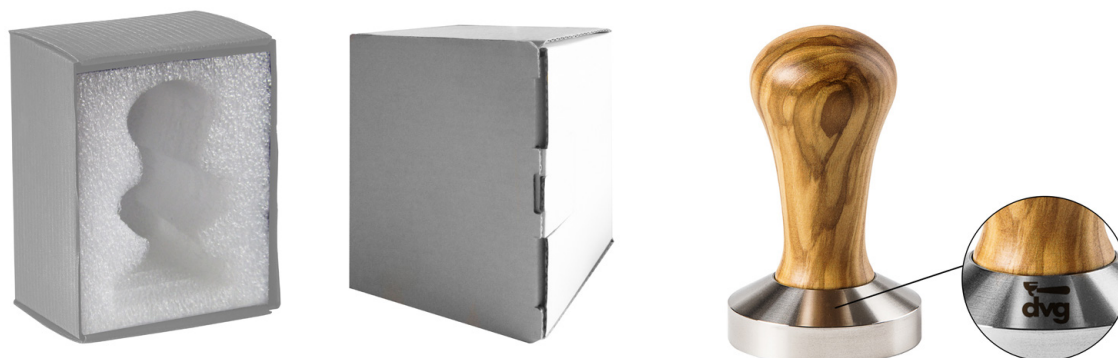

Manico ergonomico in legno e base inox. I prezzi includono la confezione di ogni singolo pressino in scatola neutra con imballo antiurto. La laserincisione sarà effettuata su base inox.

Ergonomic wood handle and s.steel base. All prices include the packaging of every single coffee tamper in neutral box packing with shockproof. The laser engrave will be made on s. steel base.

Colore / Colour	ø41	ø49	ø51	ø53	ø54	ø57	ø58	ø58,5	Base
Faggio / Beech	9V738	*	*	9V799X	*	9V719	9V799	9V7995	—
	*	*	*	9V799XB	*	*	9V799B	*	⤿
Noce / Walnut	*	9V749	9V75124	9V768X	9V76854	9V718	9V778	9V7785	—
	*	*	*	9V768XB	*	*	9V778B	*	⤿
Faggio rosso / Red beech	9V760	9V760X	*	9V797X	9V79754	9V7977	9V797	*	—
	*	*	*	9V797XB	*	*	9V797B		⤿
Faggio nero / Black beech	9V798	9V749X	*	9V767X	9V76754	9V7677	9V767	*	—
	*	*	*	9V767XB	*	*	9V767B	*	⤿
Ulivo / Olive	9V0721	9V0722	*	9V0723	9V0724	9V0725	9V0726	9V0727	—
	*	*	*	9V0723C	*	*	9V0726C	*	⤿
CREAMY Noce-Acero / Walnut-Maple	*	*	*	9V0731P	*	9V0733P	9V0732P	9V0730P	—
	*	*	*		*	*	*	*	⤿
B-WOOD Noce-Rovere / Walnut-Oak	*	*	*	*	*	*	*	9V0729P	—
	*	*	*	*	*	*	*	*	⤿

— piatto / flat

⤿ convesso / convex